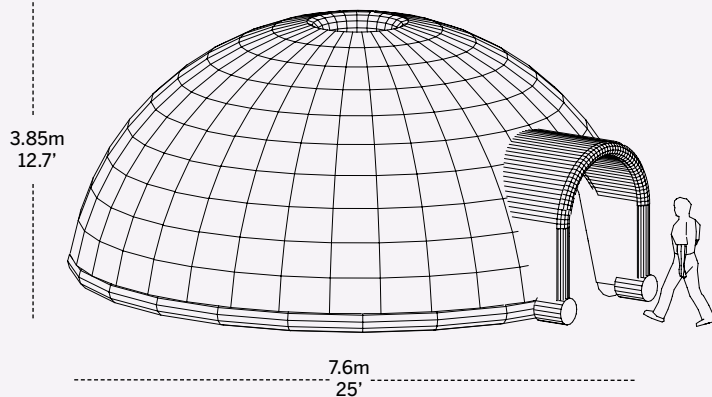

OpenDome™ Inflatables

PRODUCT SPECIFICATIONS

OPENDOME ADVANTAGES

- + Fully open doorway with no airlock
- + No rigid supports
- + No complex assembly

SETUP

- + Inflates in less than 10 minutes

STANDARD SIZES

OpenDome Theater:

- + Internal Screen Diameter: 6.5m (21')
- + External Dimensions: 7.6m (25') W x 7.87m (25'10") D x 3.85m (12'7") H

OpenDome Portal:

- + Internal Screen Diameter: 3m (9'10")
- + External Dimensions: 3.6m (11'10") W x 1.9m (7'6") D x 2.7m (8'10") H

WEIGHT

- + Constructed of lightweight yet durable materials
- + 6.5m screen weight: 125 lbs
- + 3m screen weight: 75 lbs

CUSTOM SIZES

- + Available in diameters from 2 to 20 meters

POWER REQUIREMENTS

- + Blower fan requires (1) 110V AC outlet during inflation period
- + Screen fan requires (1) 110V AC outlet while in use

STANDARD ACCESSORIES

- + Shipping case
- + Blower/Inflator Fan
- + Screen Fan
- + Installation manual
- + Patch Kit

LIMITED WARRANTY

- + 1 year parts and labor

CARE

- + Spot clean with water and cloth
- + Screen is washable and replaceable

CUSTOM COLORS & BRANDS

- + Available in a wide range of colors
- + Custom graphics can be printed directly on the dome
- + Custom removable wraps available

OPENDOME THEATER

Line Drawings